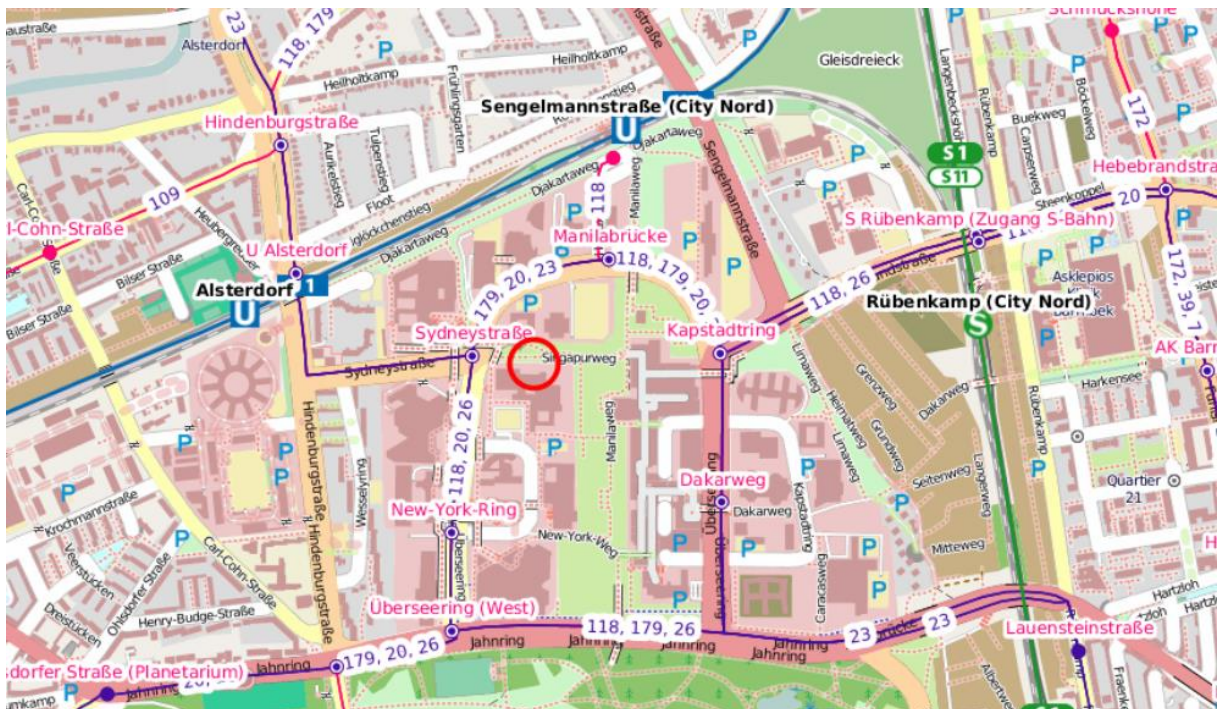

### Venue

Universität Hamburg  
Hörsaal F  
Überseering 35  
22297 Hamburg

The venue is located within the red circle pictured below. We recommend taking the subway line U1 to the stop “Alsterdorf” or the accessible stop “Sengelmannstraße/City Nord”. Alternatively, the venue can be reached by the bus lines 20, 23, 26, 118 or 179 at the stop “Sydneystraße”.